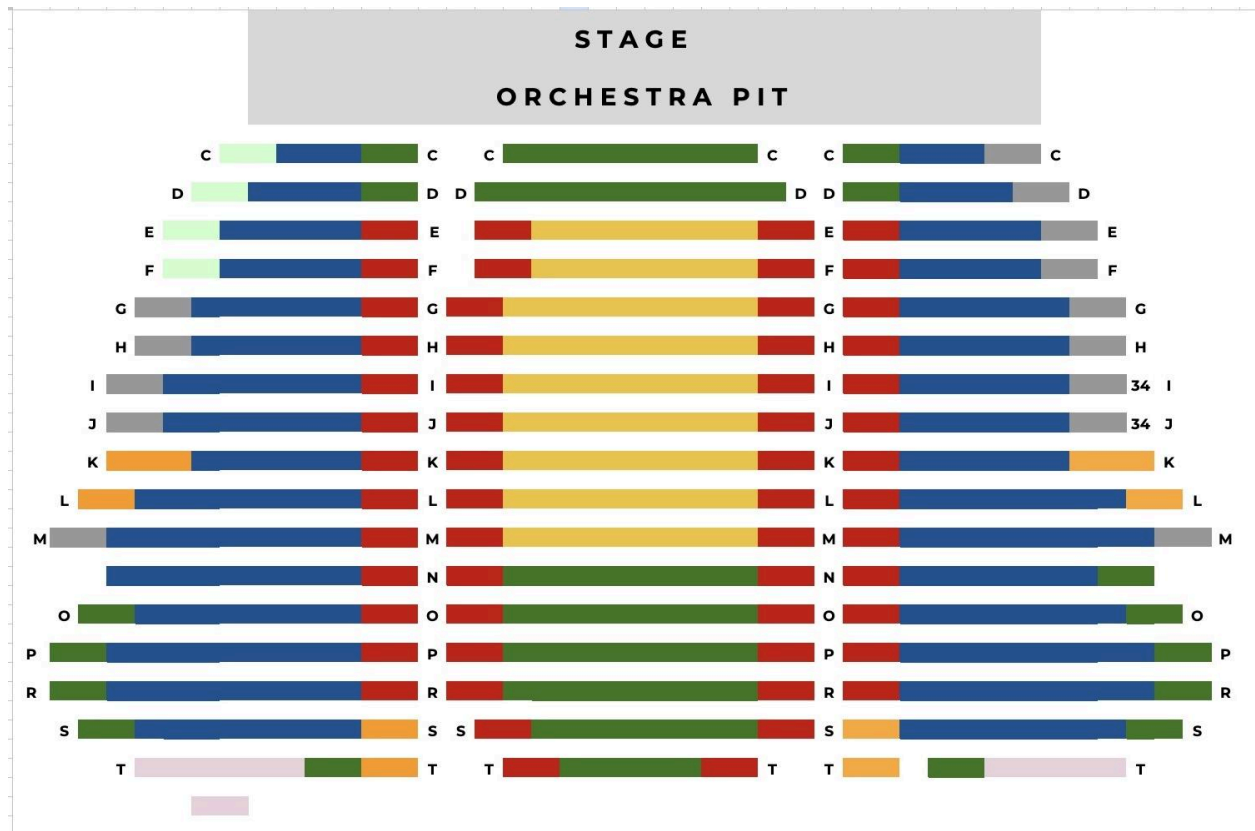

OSB Ticket Pricing Information 2024-25

Tickets for Opera Santa Barbara performances at the Lobero Theatre are divided into 4 zones (please refer to map below.)

PREMIUM AISLE

These are the pairs of seats along both sides of the center aisle in rows E through T.

PREMIUM CENTER

All non-aisle seats in the Center section, rows E through M

ZONE A

All non-aisle seats in Center Rows N through T

All of Center rows C and D

The pairs of seats along the center aisle in rows C and D

The pairs of seats along the side aisles in rows N through S

ZONE B

All non-aisle seats in the Left and Right sections.

THINGS TO KNOW ABOUT OUR TICKETS

- At the time of season launch the price for each zone will be as follows: